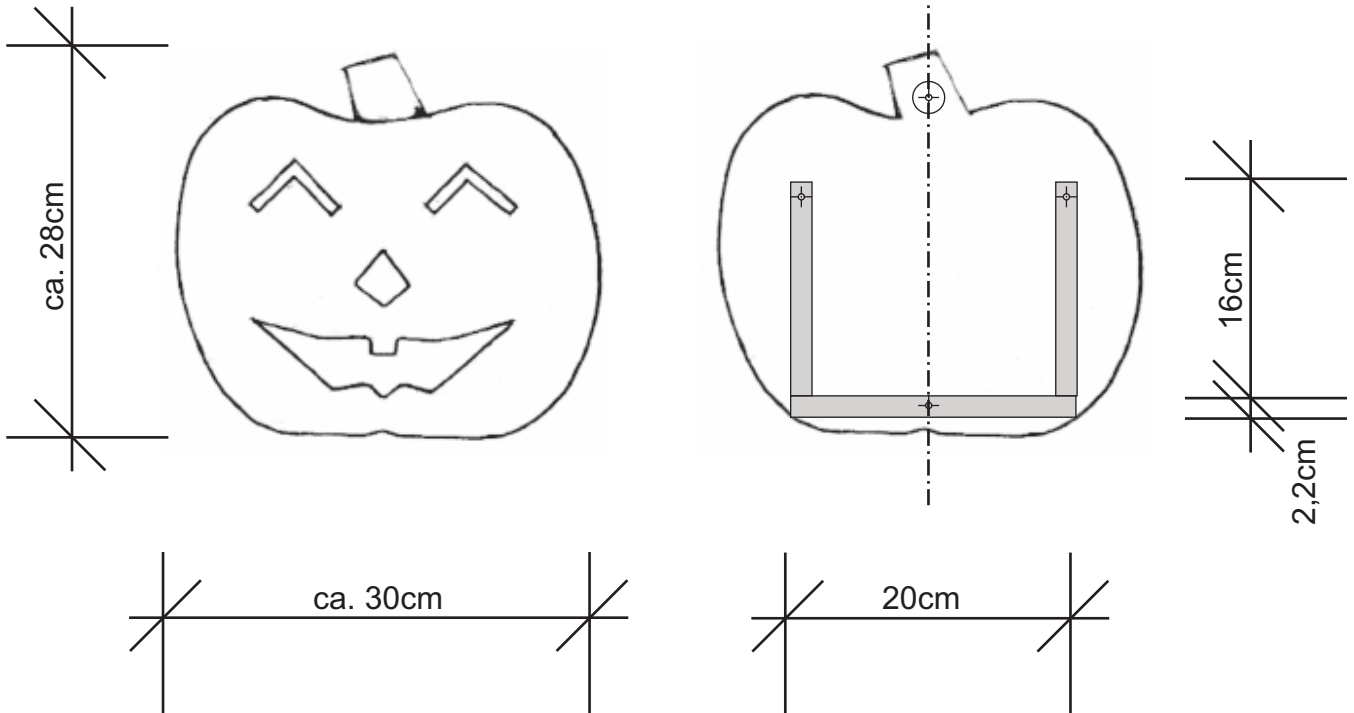

box for halloween fans

frontal view

section

side view

lacquering
pumpkin: orange
box: black
grip: black

Panel 1

Panel 2