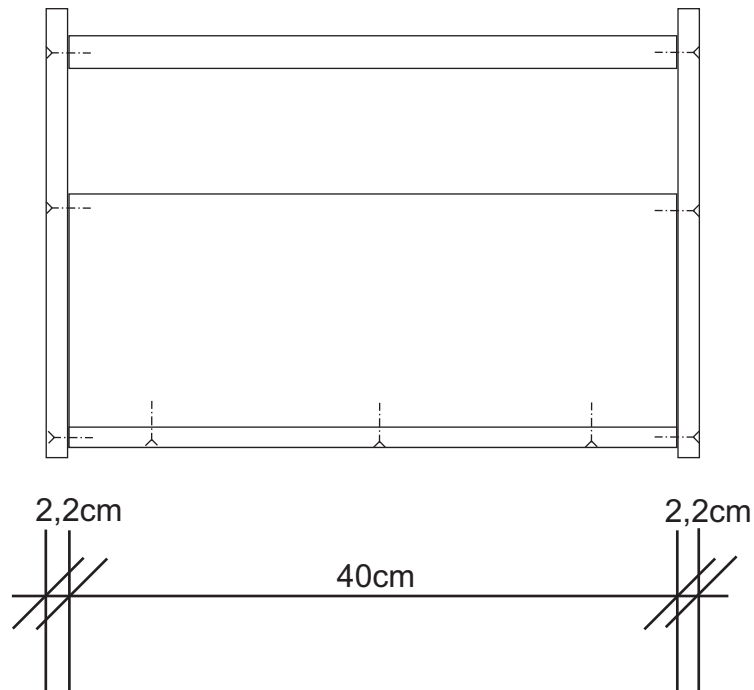

box for halloween fans

frontal view

section

side view

lacquering
pumpkin: orange
box: black
grip: black

Panel 1

Panel 2