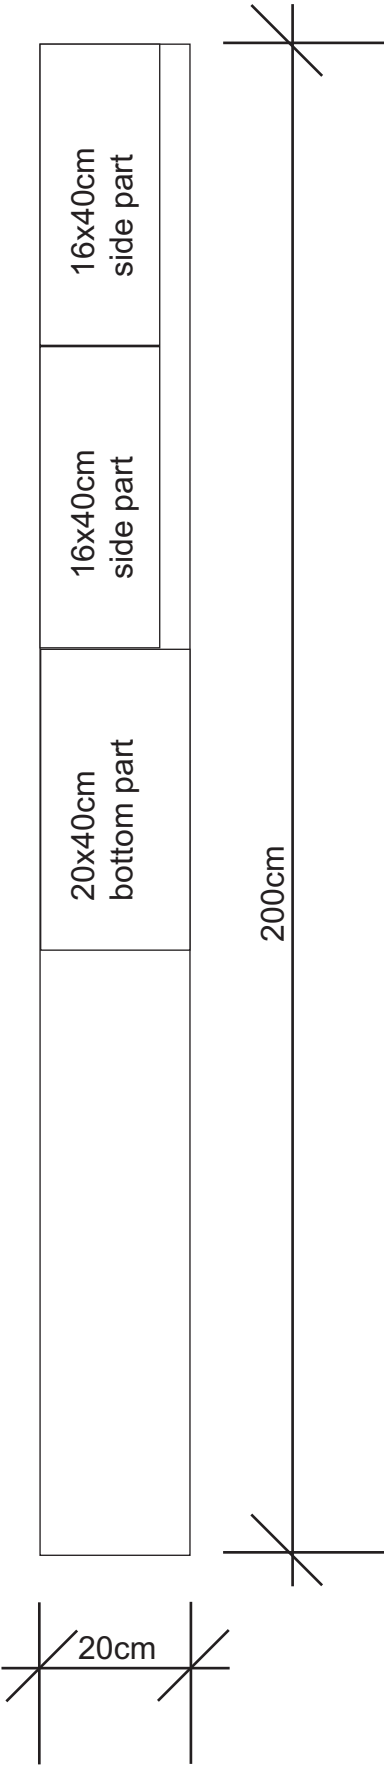

box for halloween fans

frontal view

section

side view

lacquering
pumpkin: orange
box: black
grip: black

Panel 1

Panel 2